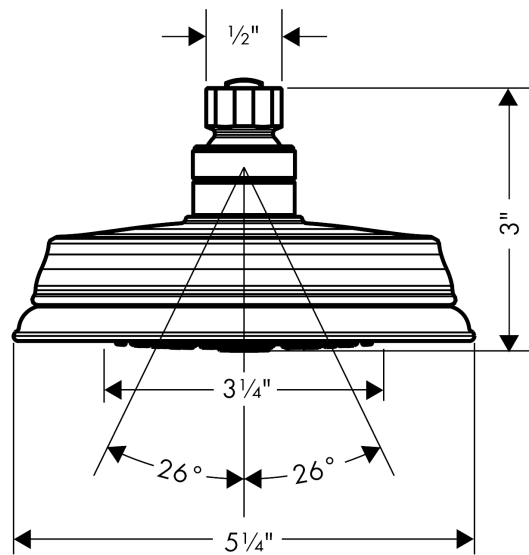

**Croma 100 Classic
Showerhead 3-Jet, 1.8 GPM**

Finishes : **rubbed bronze** Part no. : **04751920**

Description

Features

- 75 no-clog spray channels
- Spray modes: Full, Pulsating Massage, Intense Turbo
- Flow: 1.8 GPM (6.8 L/Min)

Item details

List Price \$ 140.00

Technology

Compliance

Product image

Scale drawing

Croma 100 Classic
Showerhead 3-Jet, 1.8 GPM

Finishes : **rubbed bronze** Part no. : **04751920**

Exploded drawing

Year of production: >02/18

**Croma 100 Classic
Showerhead 3-Jet, 1.8 GPM**

Finishes : **rubbed bronze** Part no. : **04751920**

Spare parts list

Year of production: >**02/18**

Pos.	Description	Part no.	Price	PU
1	filter packing	88649000	-	1