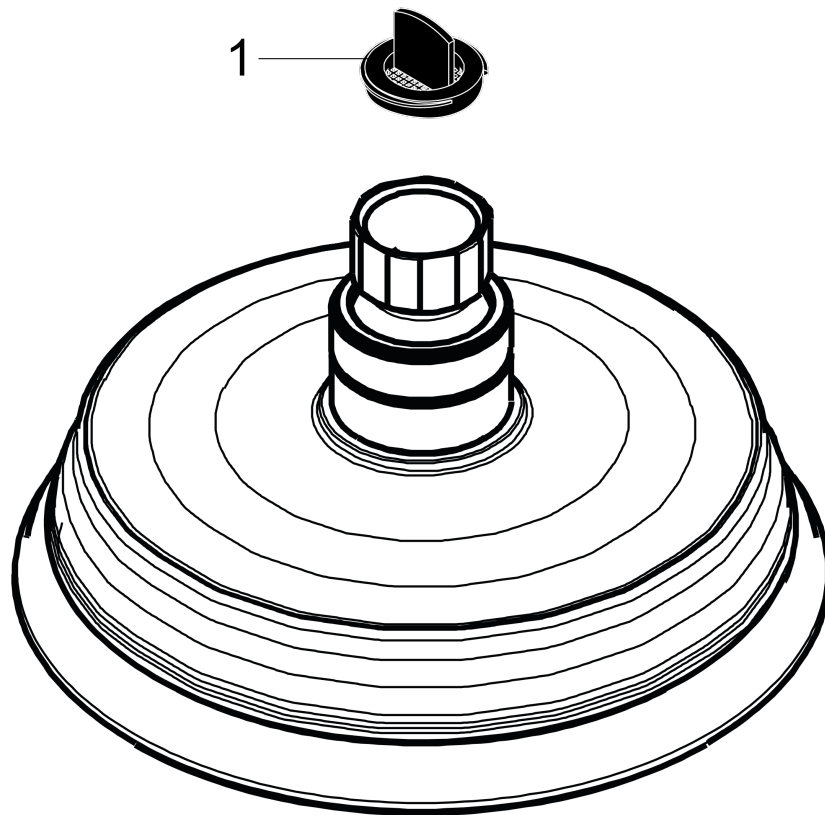

**Croma 100 Classic
Showerhead 3-Jet, 1.8 GPM**

Finishes : **rubbed bronze** Part no. : **04751920**

Description

Features

- 75 no-clog spray channels
- Spray modes: Full, Pulsating Massage, Intense Turbo
- Flow: 1.8 GPM (6.8 L/Min)

Item details

List Price \$ 140.00

Technology

Compliance

Product image

Scale drawing

Croma 100 Classic
Showerhead 3-Jet, 1.8 GPM

Finishes : **rubbed bronze** Part no. : **04751920**

Exploded drawing

Year of production: >02/18

**Croma 100 Classic
Showerhead 3-Jet, 1.8 GPM**

Finishes : **rubbed bronze** Part no. : **04751920**

Spare parts list

Year of production: >**02/18**

Pos.	Description	Part no.	Price	PU
1	filter packing	88649000	-	1